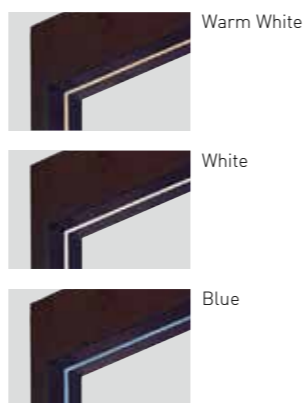

EVER ART WOOD MATERIAL

LIGHTING FACE FRAME

BODY Color

LED Color

Lighting Face Frame

Size in mm	
W2000	H2250
	H2800
W2700	H2250
	H2800
W4000	H2250
	H2800
W6000	H2250
	H2800

Additionally, it is required to have TAKASHO LEDIUS LOWVOLTAGE SYSTEM kits.

LIGHTING FACE SLIT

Lighting Face Slit 850

Size in mm	
75x75xH850	approx. 0.7W

Lighting Face Slit 1800

Size in mm	
75x75xH1800	approx. 2.2W

Lighting Face Slit 2000

Size in mm	
75x75xH2000	approx. 2.5W

BODY Color

LED Color

Additionally, it is required to have TAKASHO LEDIUS LOWVOLTAGE SYSTEM kits.