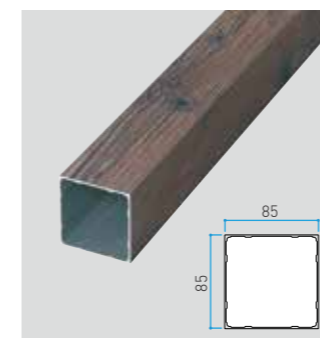

SLIT 85

Size in mm
85x85xL4000 t:1.3mm