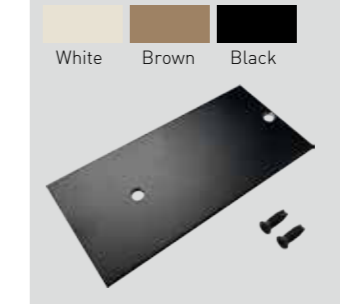

COLOR

LOUVER END CAP

Size in mm
Available for all sizes

t:1.5mm Steel/painted