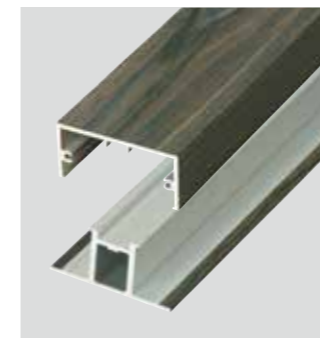

CT-SYSTEM WALL CLADDING