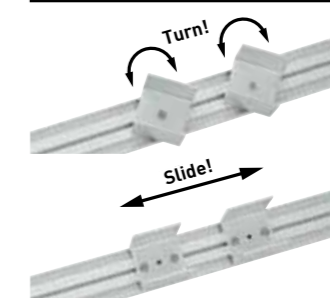

W18.5xD90xL4000

Inner fixing set

Description

- For Slit 75x75
- For Slit 85x85
- For Slit 85x170
- For Slit 100x100
- For Slit 120x120

Turn & Slide system

The base and fixings make it easy to install to your preferred specifications