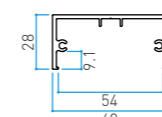

*10 YEAR WARRANTY

EVER ART WOOD MATERIAL

PIPE

Custom vacuum-sealed end caps added to the realism of the timber look battens.

Size in mm	
ø22xL4000	t:1.0mm
ø30xL4000	t:1.0mm
ø40xL4000	t:1.7mm
ø60xL4000	t:1.7mm
ø80xL4000	t:2.0mm
ø90xL4000	t:2.0mm

CT-SYSTEM WALL CLADDING

Cladding CT
Size in mm
60x30xL4000 t:2.0mm

C-Cover

T-Base

Assembly

All kinds of EVER ARAT WOOD materials can be louver fences with invisible fixings.

The louver material is fixed from the backside of C-cover so that you won't see the fixings.