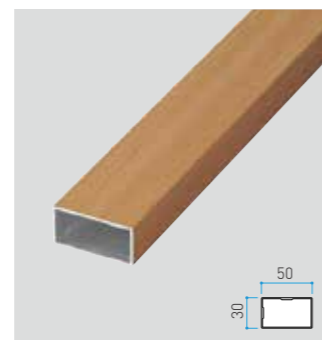

Louver 50x30
Size in mm
50x30xL4000 t:1.0mm