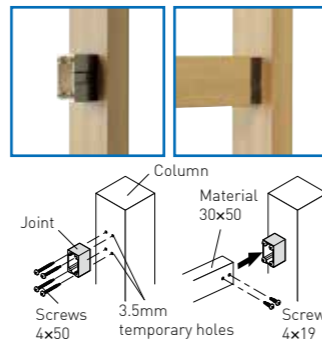

Description

- for 40x40
- for 60x60
- for 75x75
- for 85x85
- for 100x100
- for 120x120
- for 85x170

CONNECTING JOINT

material: ABS

Material to Material

Description

- for Board Real 100
- for Board Real 150
- for Board Round 120
- for Louver 50x30
- for Louver 60x30
- for Slit 60x60