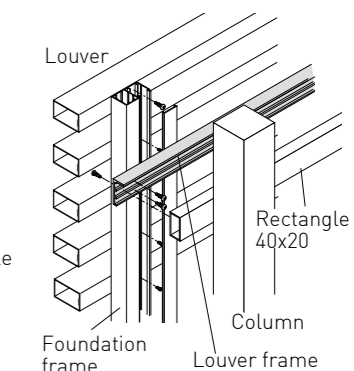

Louver 85x30
Size in mm
85x30xL4000 t:1.0mm

Louver Furring strip
Size in mm
30x50xL4000 t:1.2mm

COLUMN

Column 40
Size in mm
40x40xL4000 t:1.5mm

Column 60
Size in mm
60x60xL4000 t:2.0mm

Column 75
Size in mm
75x75xL4000 t:2.0mm

Column 85
Size in mm
85x85xL4000 t:2.5mm

Column 100
Size in mm
100x100xL4000 t:2.5mm

Louver frame
Size in mm
21x43xL4000 t:3.0mm

Assembly

Vertical louver design

Horizontal louver design

*10 YEAR WARRANTY

EVER ART WOOD MATERIAL