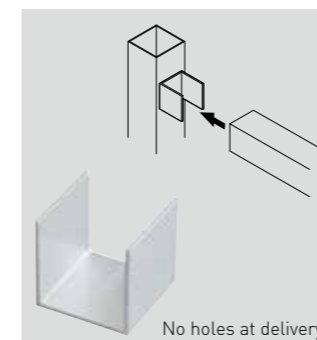

CORNER FIXING