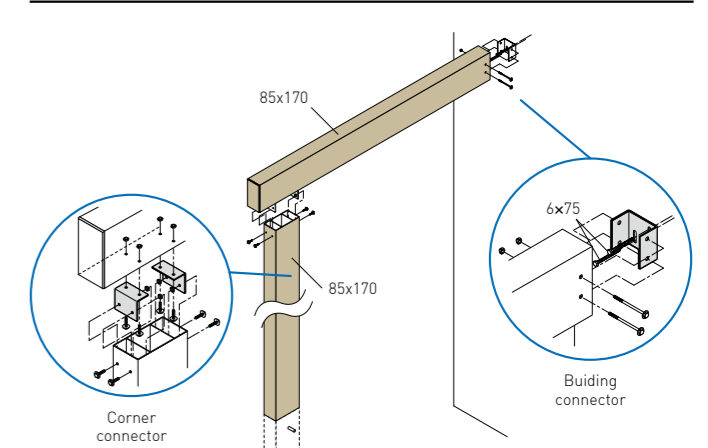

Fixing for SLEEPER 85x170

Description

- Building connector set
- Corner connector set

Assembly