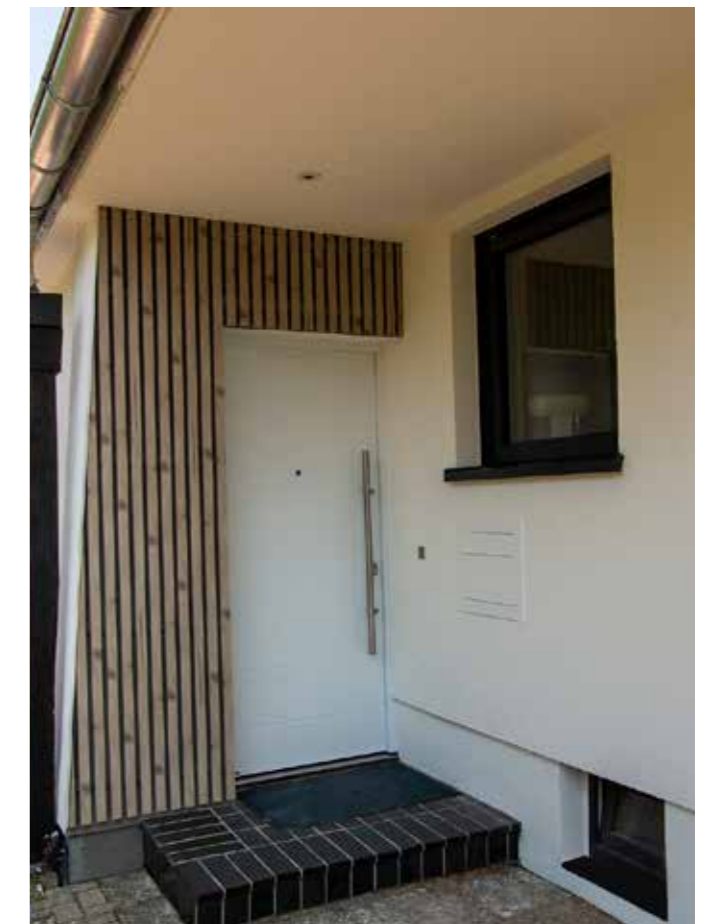

C-SYSTEM WALL CLADDING

A two part concealed fix system,
C-SYSTEM directly fixed to structures
and provides a finish where no visible
screws are desired.

*10 YEAR WARRANTY

EVER ART WOOD MATERIAL

C-SYSTEM WALL CLADDING