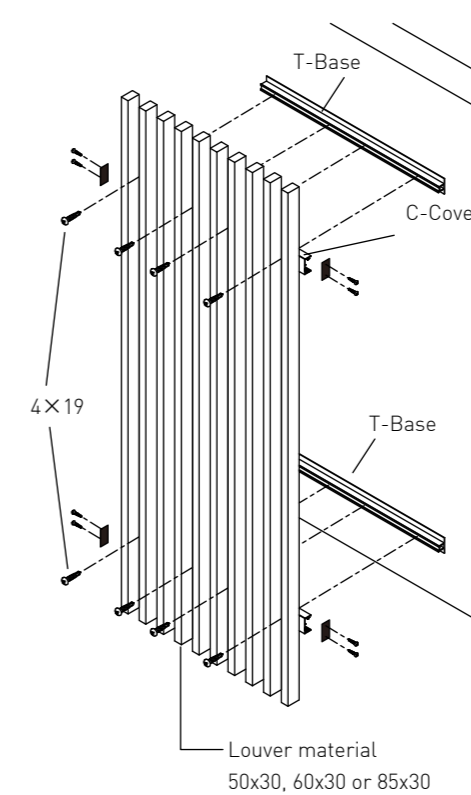

CT-SYSTEM WALL CLADDING

Cladding CT
Size in mm
60x30xL4000 t:2.0mm

C-Cover

T-Base

Assembly

All kinds of EVER ARAT WOOD materials can be louver fences with invisible fixings.

The louver material is fixed from the backside of C-cover so that you won't see the fixings.