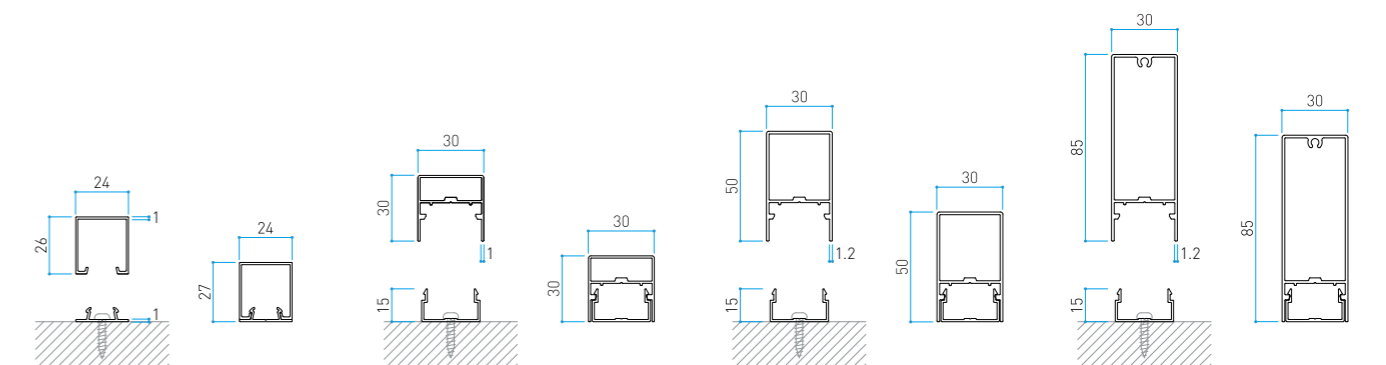

Size in mm
24x27xL3650 t:1.0mm

Size in mm
30x30xL3650 t:1.0mm

Size in mm
30x50xL4000 t:1.2mm

Size in mm
30x85xL4000 t:1.2mm

*10 YEAR WARRANTY

EVER ART WOOD MATERIAL

C-SYSTEM WALL CLADDING

Size in mm
50x100xL3650 t:1.3 mm