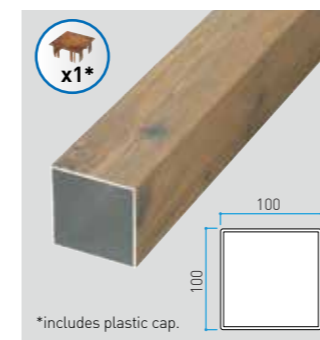

Column 100
Size in mm
100x100xL4000 t:2.5mm