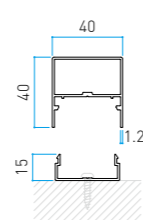

Column 85
Size in mm
85x85xL4000 t:2.5mm

Column 100
Size in mm
100x100xL4000 t:2.5mm

Louver frame
Size in mm
21x43xL4000 t:3.0mm

Assembly

Vertical louver design

Horizontal louver design

*10 YEAR WARRANTY

EVER ART WOOD MATERIAL

Size in mm
24x27xL3650 t:1.0mm

Size in mm
30x30xL3650 t:1.0mm

Size in mm
30x50xL4000 t:1.2mm

Size in mm
30x85xL4000 t:1.2mm

*10 YEAR WARRANTY

EVER ART WOOD MATERIAL

C-SYSTEM WALL CLADDING

Size in mm
50x100xL3650 t:1.3 mm

Size in mm
50x150xL4000 t:1.5 mm

Size in mm
22x15xL3650 t:1.0 mm

Size in mm
44.5x15xL3650 t:1.0 mm

Size in mm
30x13xL3650 t:1.0 mm

Size in mm
30x18xL3650 t:1.0 mm

Size in mm
100x12xL4000 t:1.0 mm

Size in mm
100x12xL4000 t:1.0 mm

Size in mm
40x40xL3650 t:1.2 mm

Size in mm
50x50xL3650 t:1.2 mm

Size in mm
30x18xL3650 t:1.0 mm

Size in mm
44x15xL3650 t:1.0 mm

End caps
These are available with a realistic wood grain imprint or plain in matching colours.