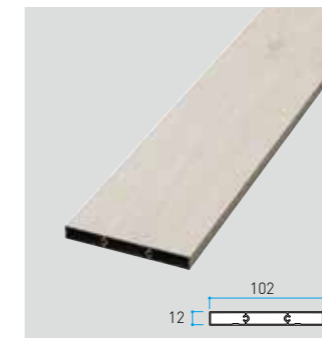

Size in mm
18x12xL4000 t:0.9mm

Board Flat 40x12

Size in mm
40x12xL4000 t:0.9mm

BOARD & SLIT

Board Flat 80x12

Size in mm
80x12xL4000 t:1.0mm

Board Flat 102x12

Size in mm
102x12xL4000 t:1.2mm