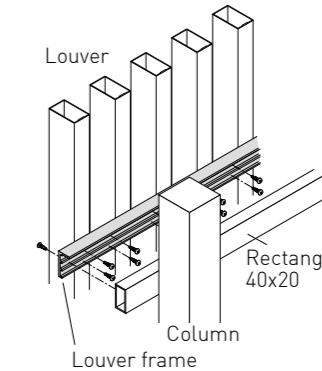

Louver 85x30
Size in mm
85x30xL4000 t:1.0mm

Louver Furring strip
Size in mm
30x50xL4000 t:1.2mm

COLUMN

Column 40
Size in mm
40x40xL4000 t:1.5mm

Column 60
Size in mm
60x60xL4000 t:2.0mm

Column 75
Size in mm
75x75xL4000 t:2.0mm

Column 85
Size in mm
85x85xL4000 t:2.5mm

Column 100
Size in mm
100x100xL4000 t:2.5mm

Louver frame
Size in mm
21x43xL4000 t:3.0mm

Assembly

Vertical louver design

Horizontal louver design

*10 YEAR WARRANTY

EVER ART WOOD MATERIAL