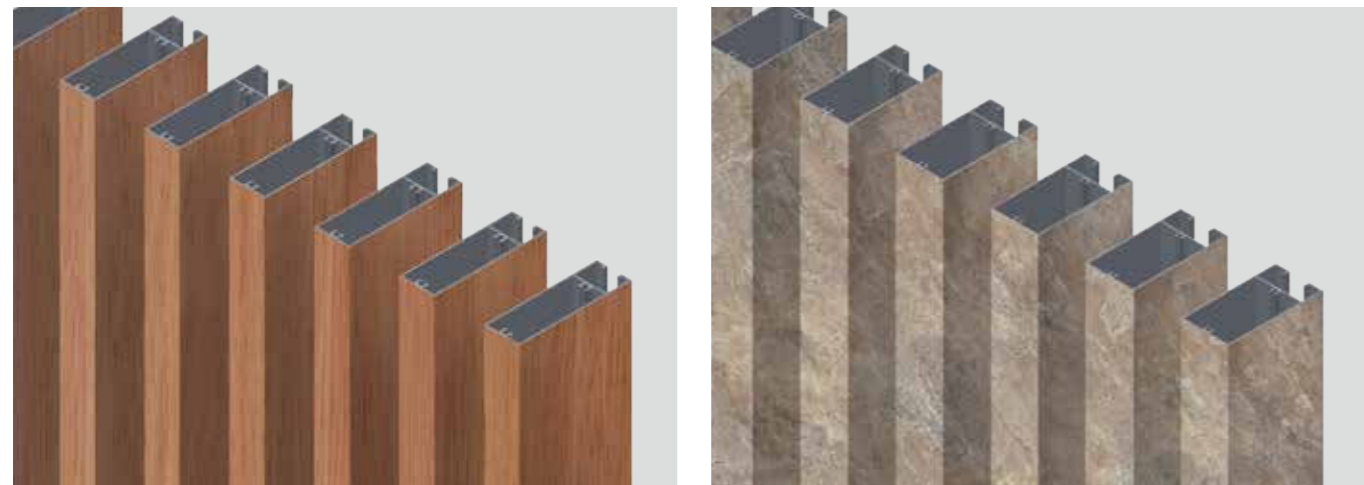

*10 YEAR WARRANTY

EVER ART WOOD MATERIAL