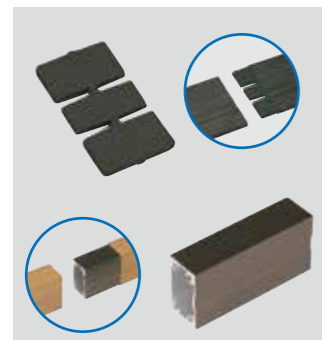

CONNECTING JOINT

material: ABS

Material to Material

Description

- for Board Real 100
- for Board Real 150
- for Board Round 120
- for Louver 50x30
- for Louver 60x30
- for Slit 60x60