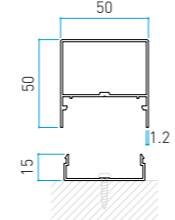

Column 85
Size in mm
85x85xL4000 t:2.5mm

Column 100
Size in mm
100x100xL4000 t:2.5mm

Louver frame
Size in mm
21x43xL4000 t:3.0mm

Assembly

Vertical louver design

Horizontal louver design

*10 YEAR WARRANTY

EVER ART WOOD MATERIAL

Size in mm
24x27xL3650 t:1.0mm

Size in mm
30x30xL3650 t:1.0mm

Size in mm
30x50xL4000 t:1.2mm

Size in mm
30x85xL4000 t:1.2mm

*10 YEAR WARRANTY

EVER ART WOOD MATERIAL

C-SYSTEM WALL CLADDING

Size in mm
50x100xL3650 t:1.3 mm

Size in mm
50x150xL4000 t:1.5 mm

Size in mm
22x15xL3650 t:1.0 mm

Size in mm
44.5x15xL3650 t:1.0 mm

Size in mm
30x13xL3650 t:1.0 mm

Size in mm
30x18xL3650 t:1.0 mm

Size in mm
100x12xL4000 t:1.0 mm

Size in mm
100x12xL4000 t:1.0 mm

Size in mm
40x40xL3650 t:1.2 mm

Size in mm
50x50xL3650 t:1.2 mm

Size in mm
30x18xL3650 t:1.0 mm

Size in mm
44x15xL3650 t:1.0 mm

End caps
These are available with a realistic wood grain imprint or plain in matching colours.