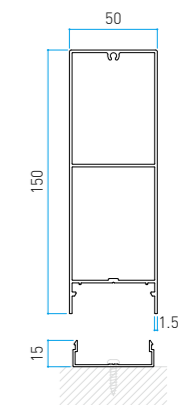

Size in mm
18x12xL4000 t:0.9mm

Board Flat 40x12

Size in mm
40x12xL4000 t:0.9mm

BOARD & SLIT

Board Flat 80x12

Size in mm
80x12xL4000 t:1.0mm

Board Flat 102x12

Size in mm
102x12xL4000 t:1.2mm

Column 85
Size in mm
85x85xL4000 t:2.5mm

Column 100
Size in mm
100x100xL4000 t:2.5mm

Louver frame
Size in mm
21x43xL4000 t:3.0mm

Assembly

Vertical louver design

Horizontal louver design

*10 YEAR WARRANTY

EVER ART WOOD MATERIAL

Size in mm
24x27xL3650 t:1.0mm

Size in mm
30x30xL3650 t:1.0mm

Size in mm
30x50xL4000 t:1.2mm

Size in mm
30x85xL4000 t:1.2mm

*10 YEAR WARRANTY

EVER ART WOOD MATERIAL

C-SYSTEM WALL CLADDING

Size in mm
50x100xL3650 t:1.3 mm

Size in mm
50x150xL4000 t:1.5 mm

Size in mm
22x15xL3650 t:1.0 mm

Size in mm
44.5x15xL3650 t:1.0 mm

Size in mm
30x13xL3650 t:1.0 mm

Size in mm
30x18xL3650 t:1.0 mm

Size in mm
100x12xL4000 t:1.0 mm

Size in mm
100x12xL4000 t:1.0 mm