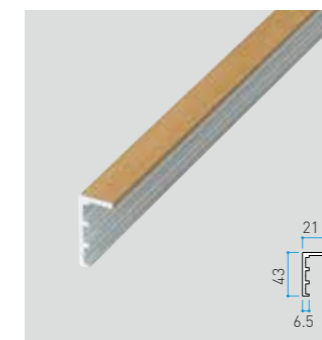

Louver frame
Size in mm
21x43xL4000 t:3.0mm