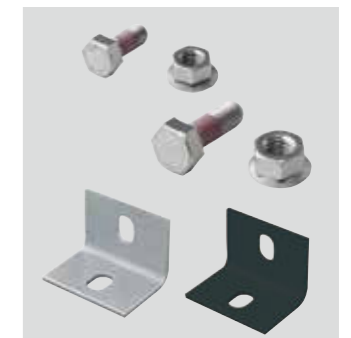

LOUVER BOLT&NUT SET

Size in mm
M10x20

Stainless steel

STRINGER L SHAPE FIXING

Size in mm
50x50x70mm

t:4.0mm Aluminum