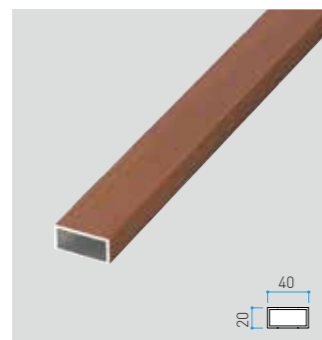

SLIT 120

Size in mm
120x120xL4000 t:1.6mm

SLIT SLEEPER

Size in mm
85x170xL4000 t:1.8mm

*10 YEAR WARRANTY

EVER ART WOOD MATERIAL

LOUVER

Louver 20x20
Size in mm
20x20xL1800 t:1.2mm