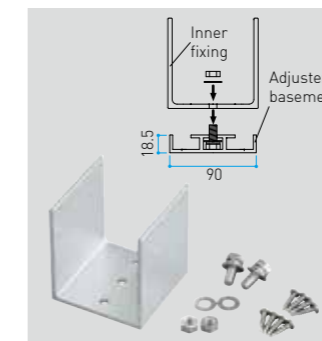

For Materials

Description

- Sticker W280xL1000mm
- Sticker ø15mm x10 pcs

Limited colors available. Please contact us about it.

SLIT INTERVAL ADJUSTER

material: Aluminum/anodized

Adjuster basement

Size in mm

W18.5xD90xL4000

Inner fixing set

Description

- For Slit 75x75
- For Slit 85x85
- For Slit 85x170
- For Slit 100x100
- For Slit 120x120

Turn & Slide system

The base and fixings make it easy to install to your preferred specifications