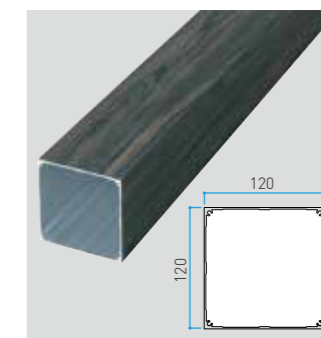

SLIT 60

Size in mm
60x60xL4000 t:1.2mm

SLIT 75

Size in mm
75x75xL4000 t:1.2mm

SLIT 85

Size in mm
85x85xL4000 t:1.3mm

SLIT 100

Size in mm
100x100xL4000 t:1.5mm