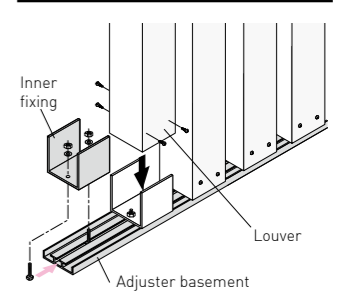

The base and fixings make it easy to install to your preferred specifications

Assembly