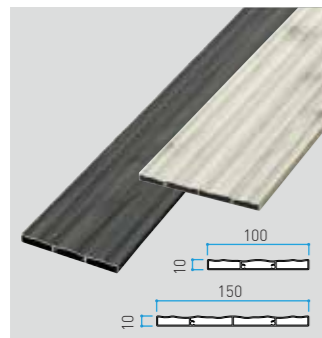

*10 YEAR
WARRANTY

EVER ART WOOD MATERIAL

BOARD

Board Real 100 & 150

Size in mm
100x10xL4000 t:1.0mm
150x10xL4000 t:1.0mm

Board Round 120

Size in mm
120x13xL4000 t:1.2mm

Board Flat 75x8