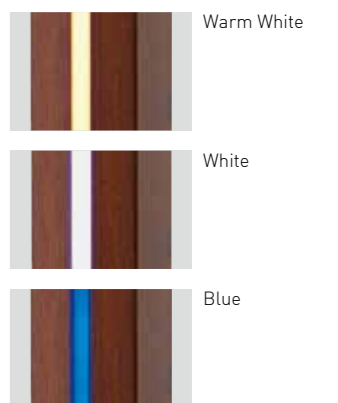

LED Color

Additionally, it is required to have TAKASHO LEDIUS LOWVOLTAGE SYSTEM kits.