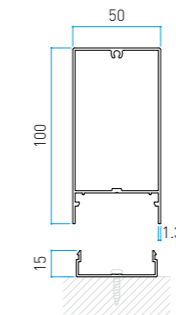

Size in mm
18x12xL4000 t:0.9mm

Board Flat 40x12

Size in mm
40x12xL4000 t:0.9mm

BOARD & SLIT

Board Flat 80x12

Size in mm
80x12xL4000 t:1.0mm

Board Flat 102x12

Size in mm
102x12xL4000 t:1.2mm

Column 85
Size in mm
85x85xL4000 t:2.5mm

Column 100
Size in mm
100x100xL4000 t:2.5mm

Louver frame
Size in mm
21x43xL4000 t:3.0mm

Assembly

Vertical louver design

Horizontal louver design

*10 YEAR WARRANTY

EVER ART WOOD MATERIAL

Size in mm
24x27xL3650 t:1.0mm

Size in mm
30x30xL3650 t:1.0mm

Size in mm
30x50xL4000 t:1.2mm

Size in mm
30x85xL4000 t:1.2mm

*10 YEAR WARRANTY

EVER ART WOOD MATERIAL

C-SYSTEM WALL CLADDING

Size in mm
50x100xL3650 t:1.3 mm

Size in mm
50x150xL4000 t:1.5 mm

Size in mm
22x15xL3650 t:1.0 mm

Size in mm
44.5x15xL3650 t:1.0 mm

Size in mm
30x13xL3650 t:1.0 mm

Size in mm
30x18xL3650 t:1.0 mm

Size in mm
100x12xL4000 t:1.0 mm

Size in mm
100x12xL4000 t:1.0 mm