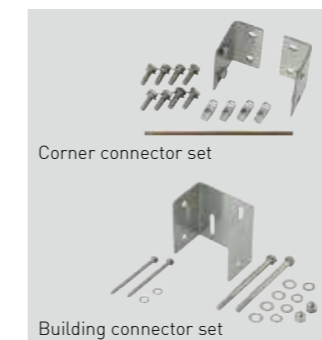

W18.5xD90xL4000

Inner fixing set

Description

- For Slit 75x75
- For Slit 85x85
- For Slit 85x170
- For Slit 100x100
- For Slit 120x120

Turn & Slide system

The base and fixings make it easy to install to your preferred specifications

Assembly

CORNER FIXING

Corner Fixing

Description

- For Slit 75x75
- For Slit 85x85
- For Slit 100x100
- For Slit 120x120

material: Aluminum/anodized

FIXING FOR SLEEPER 85x170

material: Stainless steel