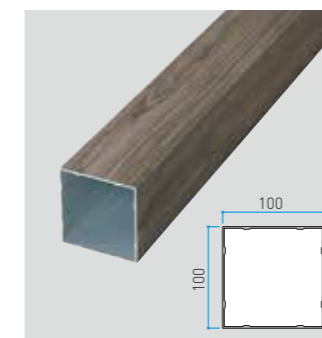

SLIT 60

Size in mm
60x60xL4000 t:1.2mm

SLIT 75

Size in mm
75x75xL4000 t:1.2mm

SLIT 85

Size in mm
85x85xL4000 t:1.3mm

SLIT 100

Size in mm
100x100xL4000 t:1.5mm