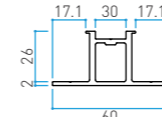

*10 YEAR WARRANTY

EVER ART WOOD MATERIAL

PIPE

Custom vacuum-sealed end caps added to the realism of the timber look battens.

Size in mm	
ø22xL4000	t:1.0mm
ø30xL4000	t:1.0mm
ø40xL4000	t:1.7mm
ø60xL4000	t:1.7mm
ø80xL4000	t:2.0mm
ø90xL4000	t:2.0mm

CT-SYSTEM WALL CLADDING

Cladding CT
Size in mm
60x30xL4000 t:2.0mm

C-Cover

T-Base

Assembly

All kinds of EVER ARAT WOOD materials can be louver fences with invisible fixings.

The louver material is fixed from the backside of C-cover so that you won't see the fixings.