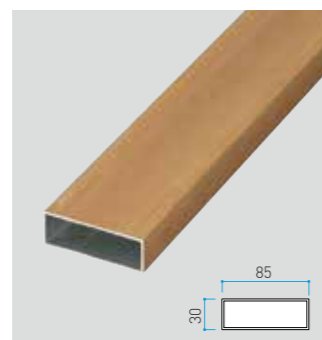

Louver 40x20
Size in mm
40x20xL3700 t:2.0mm

Louver 50x30
Size in mm
50x30xL4000 t:1.0mm

Louver 60x30 extra thickness
Size in mm
60x30xL4000 t:1.7mm

Louver 60x30
Size in mm
60x30xL4000 t:1.2mm

Louver 85x30 extra thickness
Size in mm
85x30xL4000 t:2.0mm