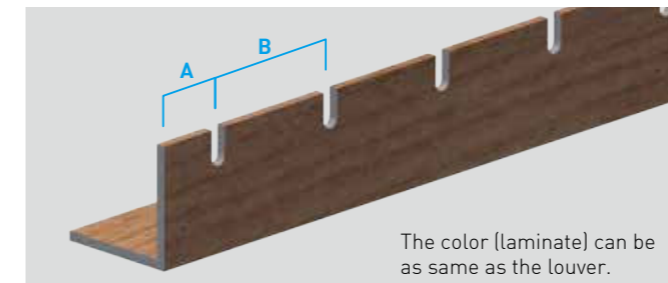

U-SYSTEM FURRING STRIP

LOUVER FURRING STRIP

Size in mm	A	B
50x50xL4000	25	50
50x50xL3960	30	60
50x50xL4000	40	80
50x50xL4000	50	100
50x50xL4000	62.5	125
50x50xL3900	75	150
50x50xL4000	100	200

Special intervals (A&B) is also available

U-SYSTEM COVER

DRAIN COVER

Size in mm
Available for all sizes

t:2.0mm Aluminum/laminated

U-SYSTEM FIXING

The fitting can be temporarily fixed at any positions by interfering with the stopper sponge.