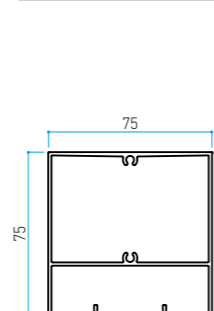

Size in mm
50x150xL4000 t:1.5 mm

Size in mm
22x15xL3650 t:1.0 mm

Size in mm
44.5x15xL3650 t:1.0 mm

Size in mm
30x13xL3650 t:1.0 mm

Size in mm
30x18xL3650 t:1.0 mm

Size in mm
100x12xL4000 t:1.0 mm

Size in mm
100x12xL4000 t:1.0 mm

LOUVER 20

Size in mm	Fitting	MOQ(m)
20x40	PT-15	210
20x60	PT-15	150
20x80	PT-15	130
20x100	PT-15	105

LOUVER 25

Size in mm	Fitting	MOQ(m)
25x50	PT-15	175
25x60	PT-15	150
25x80	PT-15	125
25x100	PT-15	110

LOUVER 30