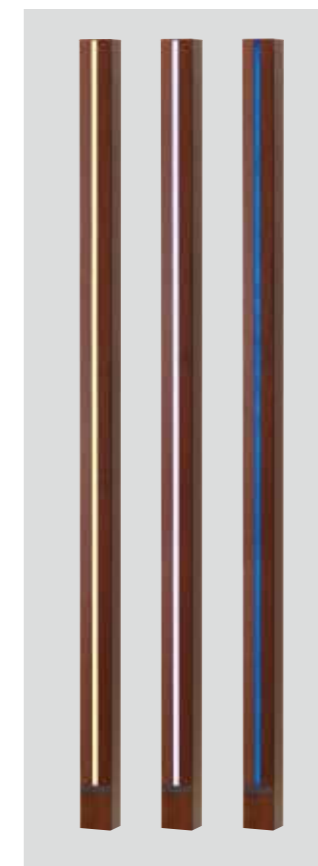

Lighting Face Slit 2000

Size in mm	
75x75xH2000	approx. 2.5W