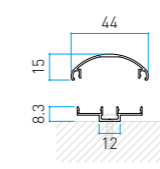

Size in mm
50x150xL4000 t:1.5 mm

Size in mm
22x15xL3650 t:1.0 mm

Size in mm
44.5x15xL3650 t:1.0 mm

Size in mm
30x13xL3650 t:1.0 mm

Size in mm
30x18xL3650 t:1.0 mm

Size in mm
100x12xL4000 t:1.0 mm

Size in mm
100x12xL4000 t:1.0 mm

Size in mm
40x40xL3650 t:1.2 mm

Size in mm
50x50xL3650 t:1.2 mm

Size in mm
30x18xL3650 t:1.0 mm

Size in mm
44x15xL3650 t:1.0 mm

End caps
These are available with a realistic wood grain imprint or plain in matching colours.