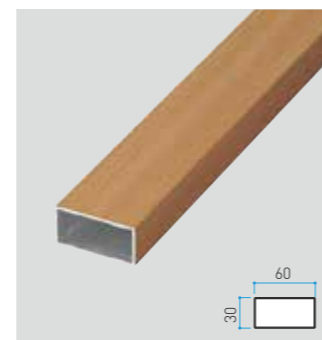

Louver 60x30 extra thickness
Size in mm
60x30xL4000 t:1.7mm