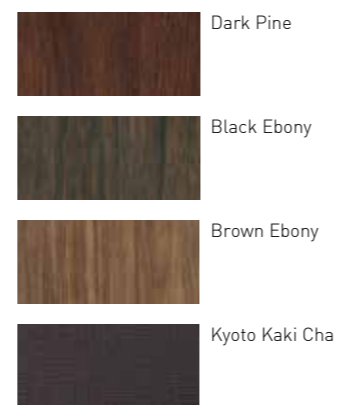

Fixing for SLEEPER 85x170

Description

- Building connector set
- Corner connector set

Assembly

EVER ART WOOD MATERIAL

LIGHTING FACE FRAME

BODY Color

LED Color