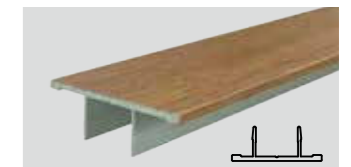

U-SYSTEM COVER

DRAIN COVER

Size in mm
Available for all sizes

t:2.0mm Aluminum/laminated