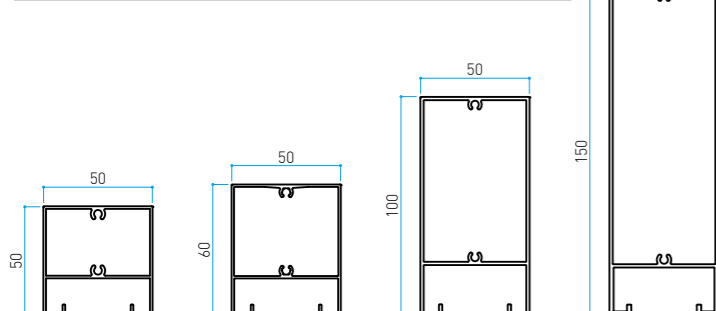

U-SYSTEM LOUVER 50

U-SYSTEM LOUVER 75

LOUVER 20

Size in mm	Fitting	MOQ(m)
20x40	PT-15	210
20x60	PT-15	150
20x80	PT-15	130
20x100	PT-15	105

LOUVER 25

Size in mm	Fitting	MOQ(m)
25x50	PT-15	175
25x60	PT-15	150
25x80	PT-15	125
25x100	PT-15	110

LOUVER 30

Size in mm	Fitting	MOQ(m)
30x50	PT-25	155
30x60	PT-25	140
30x75	PT-25	125
30x80	PT-25	120
30x100	PT-25	100
30x150	PT-25	60

LOUVER 40

Size in mm	Fitting	MOQ(m)
40x40	PT-25	155
40x60	PT-25	130
40x80	PT-25	110
40x100	PT-25	90

LOUVER 50

Size in mm	Fitting	MOQ(m)
50x50	PT-40	125
50x60	PT-40	125
50x100	PT-40	75
50x150	PT-40	55

LOUVER 75

Size in mm	Fitting	MOQ(m)
75x75	PT-40	60