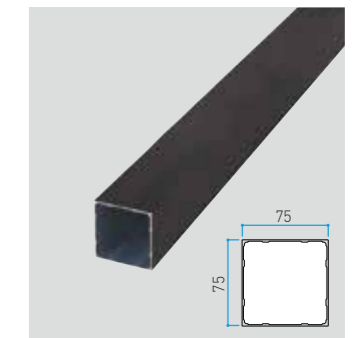

SLIT 75

Size in mm
75x75xL4000 t:1.2mm