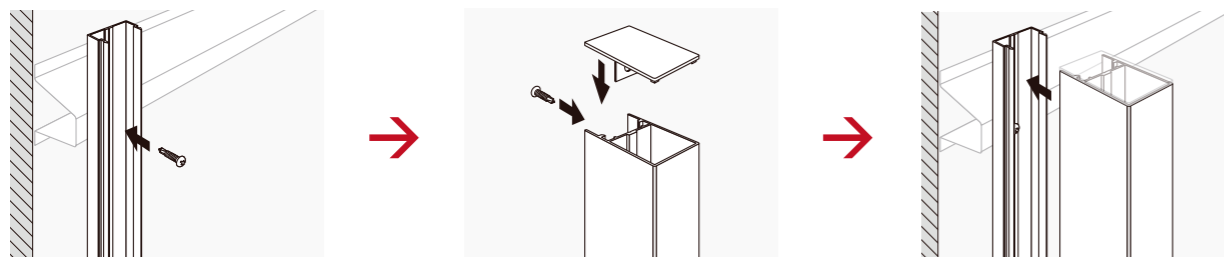

C-SYSTEM WALL CLADDING

C-System Particularly fast and flexible assembly

The click system enables quick and easy installation of the façade cladding. The individual elements can be easily connected to each other and used in a variety of ways. The easy-to-install façade system is ideal for new build and renovation projects.

It scores with its flexibility and cost-effectiveness and is particularly time-saving and cost-efficient. The sophisticated installation method also impresses with its appearance without visible connecting fittings.