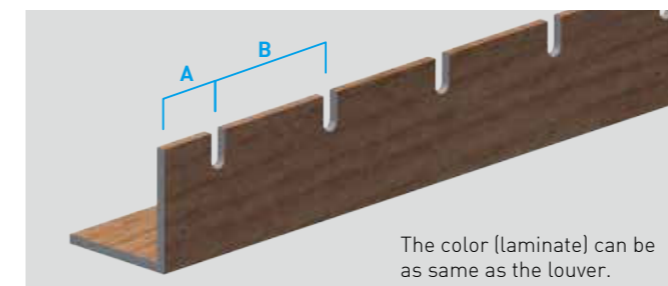

U-SYSTEM FURRING STRIP

LOUVER FURRING STRIP

Size in mm	A	B
50x50xL4000	25	50
50x50xL3960	30	60
50x50xL4000	40	80
50x50xL4000	50	100
50x50xL4000	62.5	125
50x50xL3900	75	150
50x50xL4000	100	200

Special intervals (A&B) is also available

U-SYSTEM COVER

DRAIN COVER

Size in mm
Available for all sizes

t:2.0mm Aluminum/laminated

U-SYSTEM FIXING

The fitting can be temporarily fixed at any positions by interfering with the stopper sponge.