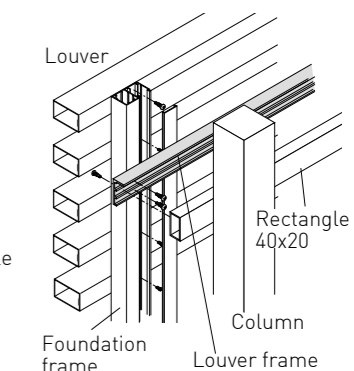

Column 75
Size in mm
75x75xL4000 t:2.0mm

Column 85
Size in mm
85x85xL4000 t:2.5mm

Column 100
Size in mm
100x100xL4000 t:2.5mm

Louver frame
Size in mm
21x43xL4000 t:3.0mm

Assembly

Vertical louver design

Horizontal louver design