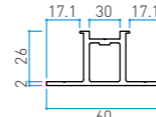

*10 YEAR WARRANTY

EVER ART WOOD MATERIAL

PIPE

Custom vacuum-sealed end caps added to the realism of the timber look battens.

Size in mm	
ø22xL4000	t:1.0mm
ø30xL4000	t:1.0mm
ø40xL4000	t:1.7mm
ø60xL4000	t:1.7mm
ø80xL4000	t:2.0mm
ø90xL4000	t:2.0mm

CT-SYSTEM WALL CLADDING

Cladding CT
Size in mm
60x30xL4000 t:2.0mm

C-Cover

T-Base

Assembly

All kinds of EVER ARAT WOOD materials can be lower fencings with invisible fixings.

The louver material is fixed from the backside of C-cover so that you won't see the fixings.