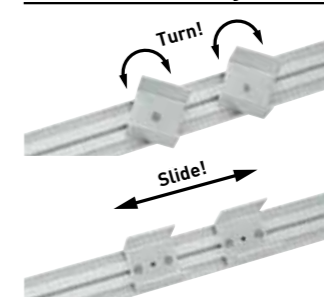

material: Aluminum/anodized

Adjuster basement

Size in mm
W18.5xD90xL4000

Inner fixing set

Description
For Slit 75x75
For Slit 85x85
For Slit 85x170
For Slit 100x100
For Slit 120x120

Turn & Slide system

Assembly

The base and fixings make it easy to install to your preferred specifications

CORNER FIXING

FIXING FOR SLEEPER 85x170

material: Stainless steel

Corner Fixing

Description
For Slit 75x75
For Slit 85x85
For Slit 100x100
For Slit 120x120