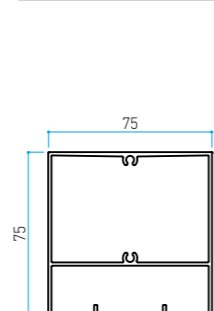

Column 75
Size in mm
75x75xL4000 t:2.0mm

Column 85
Size in mm
85x85xL4000 t:2.5mm

Column 100
Size in mm
100x100xL4000 t:2.5mm

Louver frame
Size in mm
21x43xL4000 t:3.0mm

Assembly

Vertical louver design

Horizontal louver design

Size in mm
50x150xL4000 t:1.5 mm

Size in mm
22x15xL3650 t:1.0 mm

Size in mm
44.5x15xL3650 t:1.0 mm

Size in mm
30x13xL3650 t:1.0 mm

Size in mm
30x18xL3650 t:1.0 mm

Size in mm
100x12xL4000 t:1.0 mm

Size in mm
100x12xL4000 t:1.0 mm

LOUVER 20

Size in mm	Fitting	MOQ(m)
20x40	PT-15	210
20x60	PT-15	150
20x80	PT-15	130
20x100	PT-15	105

LOUVER 25

Size in mm	Fitting	MOQ(m)
25x50	PT-15	175
25x60	PT-15	150
25x80	PT-15	125
25x100	PT-15	110

LOUVER 30