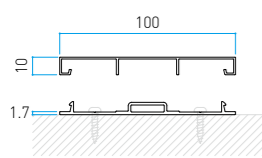

Size in mm
24x27xL3650 t:1.0mm

Size in mm
30x30xL3650 t:1.0mm

Size in mm
30x50xL4000 t:1.2mm

Size in mm
30x85xL4000 t:1.2mm

*10 YEAR WARRANTY

EVER ART WOOD MATERIAL

C-SYSTEM WALL CLADDING

Size in mm
50x100xL3650 t:1.3 mm

Size in mm
50x150xL4000 t:1.5 mm

Size in mm
22x15xL3650 t:1.0 mm

Size in mm
44.5x15xL3650 t:1.0 mm

Size in mm
30x13xL3650 t:1.0 mm

Size in mm
30x18xL3650 t:1.0 mm

Size in mm
100x12xL4000 t:1.0 mm

Size in mm
100x12xL4000 t:1.0 mm