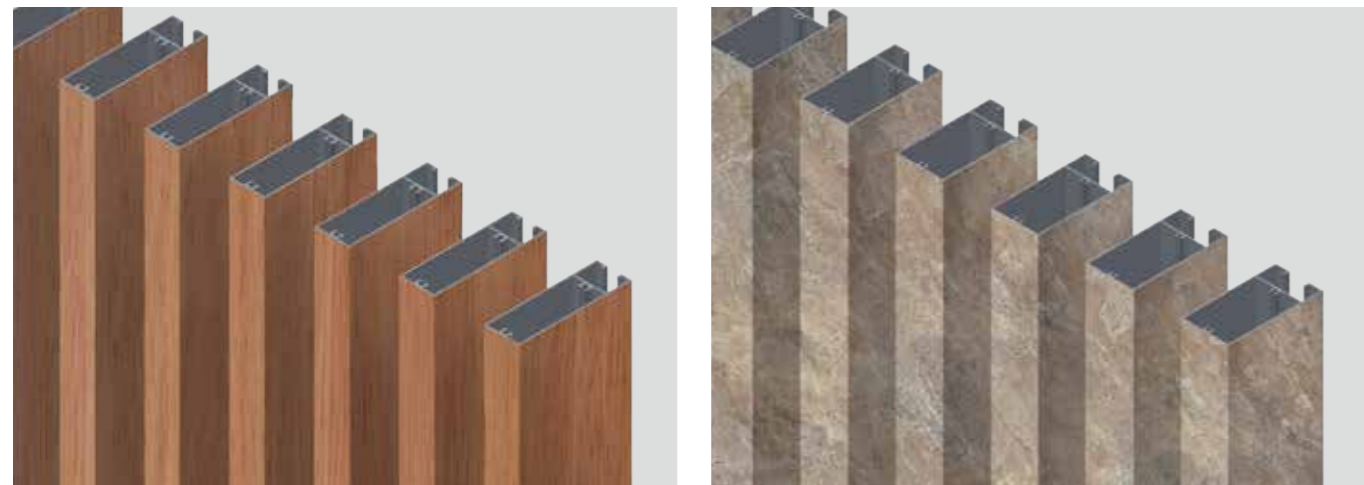

*10 YEAR WARRANTY

EVER ART WOOD MATERIAL