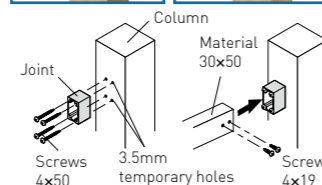

Column to Material

Description
for Louver 40x20
for Louver 50x30
for Louver 60x30
for Slit 60x60