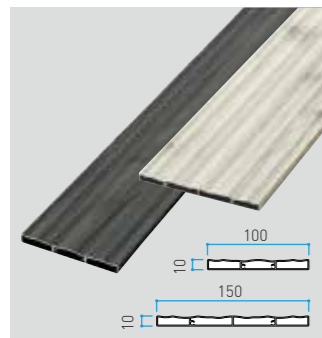

*Natural touch surface (embossing texture)

*10 YEAR
WARRANTY

EVER ART WOOD MATERIAL

BOARD

Board Real 100 & 150

Size in mm
100x10xL4000 t:1.0mm
150x10xL4000 t:1.0mm

Board Round 120

Size in mm
120x13xL4000 t:1.2mm