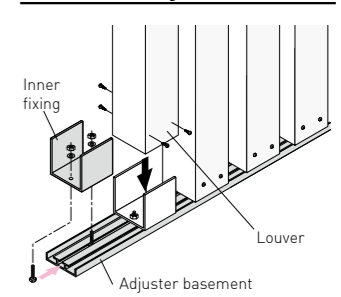

material: Aluminum/anodized

Adjuster basement

Size in mm
W18.5xD90xL4000

Inner fixing set

Description
For Slit 75x75
For Slit 85x85
For Slit 85x170
For Slit 100x100
For Slit 120x120

Turn & Slide system

Assembly

The base and fixings make it easy to install to your preferred specifications

CORNER FIXING

FIXING FOR SLEEPER 85x170

material: Stainless steel

Corner Fixing

Description
For Slit 75x75
For Slit 85x85
For Slit 100x100
For Slit 120x120