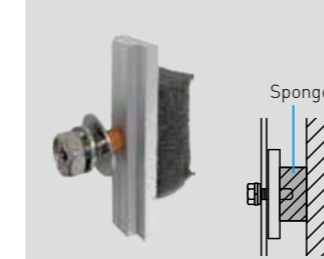

Special intervals (A&B) is also available

U-SYSTEM COVER

DRAIN COVER

Size in mm
Available for all sizes

t:2.0mm Aluminum/laminated

U-SYSTEM FIXING

The fitting can be temporarily fixed at any positions by interfering with the stopper sponge.

LOUVER FITTING (SPONGE)

Code	Size in mm
PT-15	L50

Stainless steel

The mounting bracket can be fitted even after the louver cap is attached.

LOUVER FITTING (BRACKET)

Code	Size in mm
PT-25	L25
PT-40	L40

Stainless steel