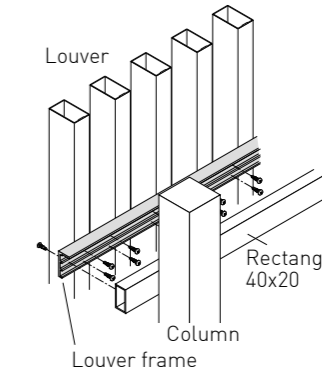

Louver 85x30 extra thickness
Size in mm
85x30xL4000 t:2.0mm

Louver 85x30
Size in mm
85x30xL4000 t:1.0mm

Louver Furring strip
Size in mm
30x50xL4000 t:1.2mm

COLUMN

Column 40
Size in mm
40x40xL4000 t:1.5mm

Column 60
Size in mm
60x60xL4000 t:2.0mm

Column 75
Size in mm
75x75xL4000 t:2.0mm

Column 85
Size in mm
85x85xL4000 t:2.5mm

Column 100
Size in mm
100x100xL4000 t:2.5mm

Louver frame
Size in mm
21x43xL4000 t:3.0mm

Assembly

Vertical louver design

Horizontal louver design