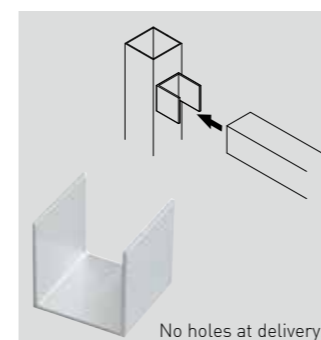

material: Aluminum/anodized

Adjuster basement

Size in mm
W18.5xD90xL4000

Inner fixing set

Description
For Slit 75x75
For Slit 85x85
For Slit 85x170
For Slit 100x100
For Slit 120x120

Turn & Slide system

Assembly

The base and fixings make it easy to install to your preferred specifications

CORNER FIXING

FIXING FOR SLEEPER 85x170

material: Stainless steel

Corner Fixing

Description
For Slit 75x75
For Slit 85x85
For Slit 100x100
For Slit 120x120