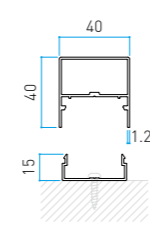

Column 75
Size in mm
75x75xL4000 t:2.0mm

Column 85
Size in mm
85x85xL4000 t:2.5mm

Column 100
Size in mm
100x100xL4000 t:2.5mm

Louver frame
Size in mm
21x43xL4000 t:3.0mm

Assembly

Vertical louver design

Horizontal louver design

Size in mm
24x27xL3650 t:1.0mm

Size in mm
30x30xL3650 t:1.0mm

Size in mm
30x50xL4000 t:1.2mm

Size in mm
30x85xL4000 t:1.2mm

*10 YEAR WARRANTY

EVER ART WOOD MATERIAL

C-SYSTEM WALL CLADDING

Size in mm
50x100xL3650 t:1.3 mm

Size in mm
50x150xL4000 t:1.5 mm

Size in mm
22x15xL3650 t:1.0 mm

Size in mm
44.5x15xL3650 t:1.0 mm

Size in mm
30x13xL3650 t:1.0 mm

Size in mm
30x18xL3650 t:1.0 mm

Size in mm
100x12xL4000 t:1.0 mm

Size in mm
100x12xL4000 t:1.0 mm

Size in mm
40x40xL3650 t:1.2 mm

Size in mm
50x50xL3650 t:1.2 mm

Size in mm
30x18xL3650 t:1.0 mm

Size in mm
44x15xL3650 t:1.0 mm

End caps
These are available with a realistic wood grain imprint or plain in matching colours.