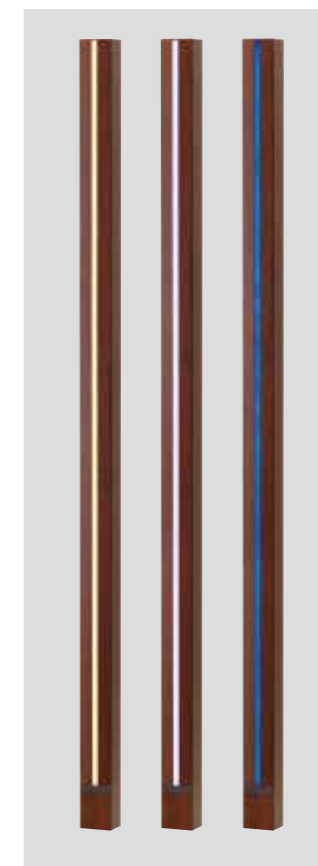

Lighting Face Slit 2000

Size in mm	
75x75xH2000	approx. 2.5W