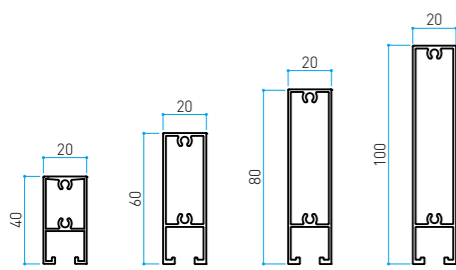

U-SYSTEM LOUVER 20