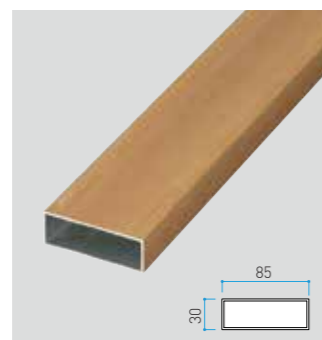

Louver 20x20
Size in mm
20x20xL1800 t:1.2mm

Louver 40x20
Size in mm
40x20xL3700 t:2.0mm

Louver 50x30
Size in mm
50x30xL4000 t:1.0mm

Louver 60x30 extra thickness
Size in mm
60x30xL4000 t:1.7mm

Louver 60x30
Size in mm
60x30xL4000 t:1.2mm