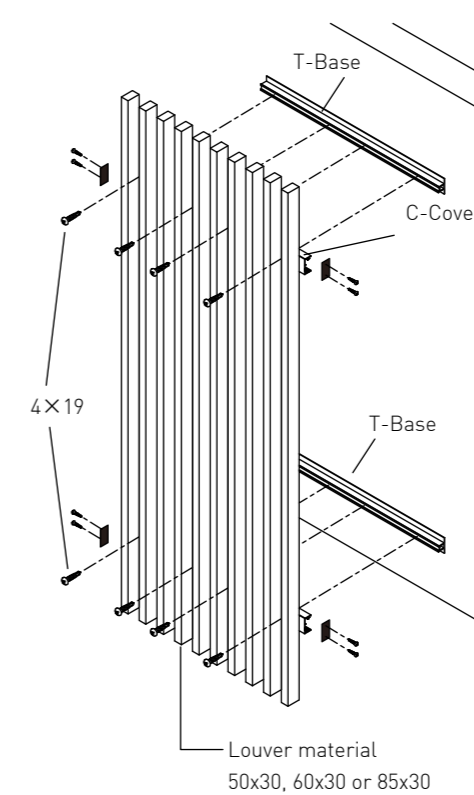

*10 YEAR WARRANTY

EVER ART WOOD MATERIAL

PIPE

Custom vacuum-sealed end caps added to the realism of the timber look battens.

Size in mm	
ø22xL4000	t:1.0mm
ø30xL4000	t:1.0mm
ø40xL4000	t:1.7mm
ø60xL4000	t:1.7mm
ø80xL4000	t:2.0mm
ø90xL4000	t:2.0mm

CT-SYSTEM WALL CLADDING

Cladding CT
Size in mm
60x30xL4000 t:2.0mm

C-Cover

T-Base

Assembly

All kinds of EVER ARAT WOOD materials can be lower fencings with invisible fixings.

The louver material is fixed from the backside of C-cover so that you won't see the fixings.