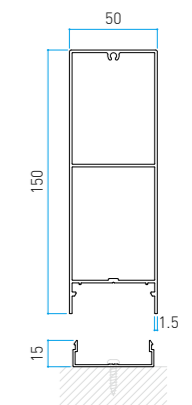

Board Flat 18x12

Size in mm
18x12xL4000 t:0.9mm

Board Flat 40x12

Size in mm
40x12xL4000 t:0.9mm

BOARD & SLIT

Board Flat 80x12

Size in mm
80x12xL4000 t:1.0mm

Board Flat 102x12

Column 75
Size in mm
75x75xL4000 t:2.0mm

Column 85
Size in mm
85x85xL4000 t:2.5mm

Column 100
Size in mm
100x100xL4000 t:2.5mm

Louver frame
Size in mm
21x43xL4000 t:3.0mm

Assembly

Vertical louver design

Horizontal louver design

Size in mm
24x27xL3650 t:1.0mm

Size in mm
30x30xL3650 t:1.0mm

Size in mm
30x50xL4000 t:1.2mm

Size in mm
30x85xL4000 t:1.2mm

*10 YEAR WARRANTY

EVER ART WOOD MATERIAL

C-SYSTEM WALL CLADDING

Size in mm
50x100xL3650 t:1.3 mm

Size in mm
50x150xL4000 t:1.5 mm

Size in mm
22x15xL3650 t:1.0 mm

Size in mm
44.5x15xL3650 t:1.0 mm

Size in mm
30x13xL3650 t:1.0 mm

Size in mm
30x18xL3650 t:1.0 mm

Size in mm
100x12xL4000 t:1.0 mm

Size in mm
100x12xL4000 t:1.0 mm