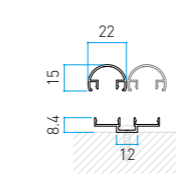

Column 75
Size in mm
75x75xL4000 t:2.0mm

Column 85
Size in mm
85x85xL4000 t:2.5mm

Column 100
Size in mm
100x100xL4000 t:2.5mm

Louver frame
Size in mm
21x43xL4000 t:3.0mm

Assembly

Vertical louver design

Horizontal louver design

Size in mm
24x27xL3650 t:1.0mm

Size in mm
30x30xL3650 t:1.0mm

Size in mm
30x50xL4000 t:1.2mm

Size in mm
30x85xL4000 t:1.2mm

*10 YEAR WARRANTY

EVER ART WOOD MATERIAL

C-SYSTEM WALL CLADDING

Size in mm
50x100xL3650 t:1.3 mm

Size in mm
50x150xL4000 t:1.5 mm

Size in mm
22x15xL3650 t:1.0 mm

Size in mm
44.5x15xL3650 t:1.0 mm

Size in mm
30x13xL3650 t:1.0 mm

Size in mm
30x18xL3650 t:1.0 mm

Size in mm
100x12xL4000 t:1.0 mm

Size in mm
100x12xL4000 t:1.0 mm