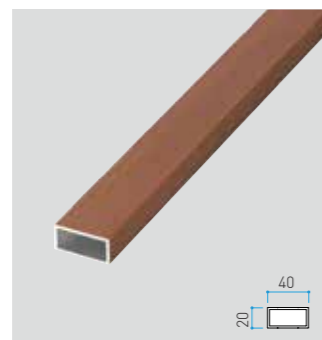

Louver 40x20
Size in mm
40x20xL3700 t:2.0mm