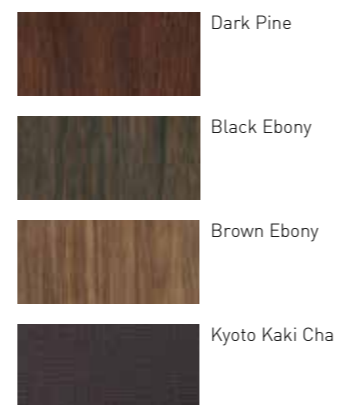

material: Aluminum/anodized

Fixing for SLEEPER 85x170

Description
Building connector set
Corner connector set

Assembly

EVER ART WOOD MATERIAL

LIGHTING FACE FRAME

BODY Color

LED Color