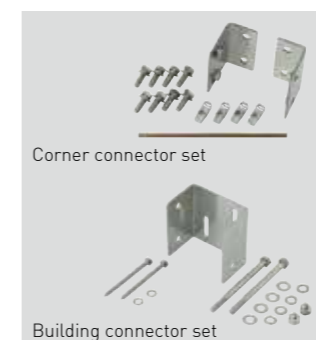

EVER ART WOOD MATERIAL

END CAP

material: ABS

for Board

Description
Board Real 100
Board Real 150
Board Round 120
Board Flat 75x8
Board Flat 85x15
Board Flat 150x20
Board Flat 200x20
Board Flat 18x12
Board Flat 40x12
Board Flat 80x12
Board Flat 102x12

for Cladding

Description
Rectangle 50x30
Rectangle 85x30
Real 100x12
Square 20x20
CT 60x30
Slimline 30x15
Slimline 30x10
Dome
Curve
Crescent
Round
Plank
Oki

for Louver

Description
Louver 20x20
Louver 40x20
Louver 50x30
Louver 60x30 & extra thickness
Louver 85x30 & extra thickness
Louver Foundation frame

for Slit & Column

Description
for 40x40
for 60x60
for 75x75
for 85x85
for 100x100
for 120x120
for 85x170

CONNECTING JOINT

material: ABS

Material to Material

Description
for Board Real 100
for Board Real 150
for Board Round 120
for Louver 50x30
for Louver 60x30
for Slit 60x60

Column to Material

Description
for Louver 40x20
for Louver 50x30
for Louver 60x30
for Slit 60x60

Frame to Frame

Description
for Louver Foundation frame

Corner Joint

Description
for Louver 50x30

SCREW

material: Stainless steel

For Materials

Description
Screw 4x19
Screw 4x25
Screw 4x50

The screw head is painted in the color of your choice.

LAMINATE STICKER

For Materials

Description
Sticker W280xL1000mm
Sticker ø15mm x10 pcs

Limited colors available. Please contact us about it.

SLIT INTERVAL ADJUSTER

material: Aluminum/anodized

Adjuster basement

Size in mm
W18.5xD90xL4000

Inner fixing set

Description
For Slit 75x75
For Slit 85x85
For Slit 85x170
For Slit 100x100
For Slit 120x120

Turn & Slide system

Assembly

The base and fixings make it easy to install to your preferred specifications

CORNER FIXING

FIXING FOR SLEEPER 85x170

material: Stainless steel

Corner Fixing