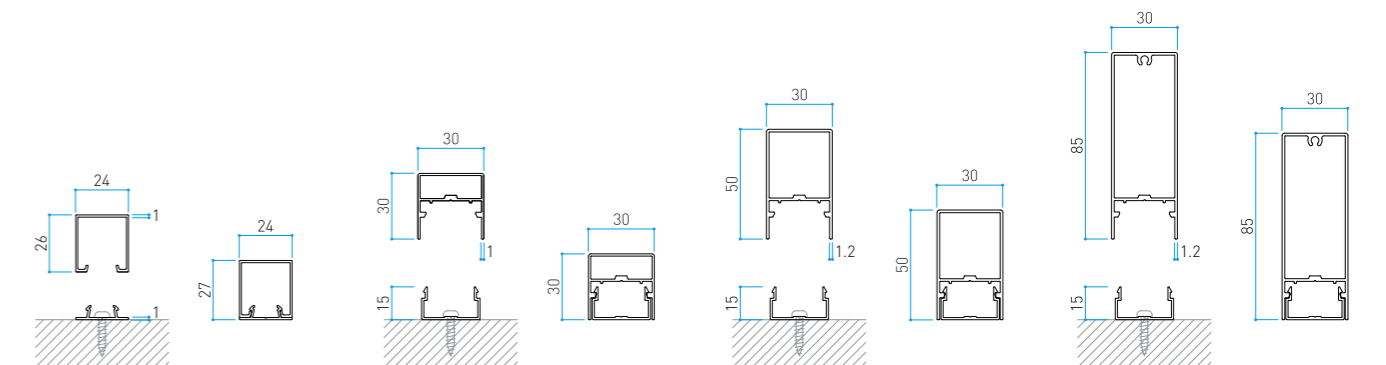

Size in mm
24x27xL3650 t:1.0mm

Size in mm
30x30xL3650 t:1.0mm

Size in mm
30x50xL4000 t:1.2mm

Size in mm
30x85xL4000 t:1.2mm

*10 YEAR WARRANTY

EVER ART WOOD MATERIAL

C-SYSTEM WALL CLADDING

Size in mm
50x100xL3650 t:1.3 mm