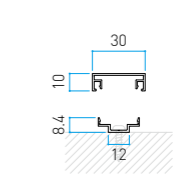

Column 75
Size in mm
75x75xL4000 t:2.0mm

Column 85
Size in mm
85x85xL4000 t:2.5mm

Column 100
Size in mm
100x100xL4000 t:2.5mm

Louver frame
Size in mm
21x43xL4000 t:3.0mm

Assembly

Vertical louver design

Horizontal louver design

Size in mm
50x150xL4000 t:1.5 mm

Size in mm
22x15xL3650 t:1.0 mm

Size in mm
44.5x15xL3650 t:1.0 mm

Size in mm
30x13xL3650 t:1.0 mm

Size in mm
30x18xL3650 t:1.0 mm

Size in mm
100x12xL4000 t:1.0 mm

Size in mm
100x12xL4000 t:1.0 mm