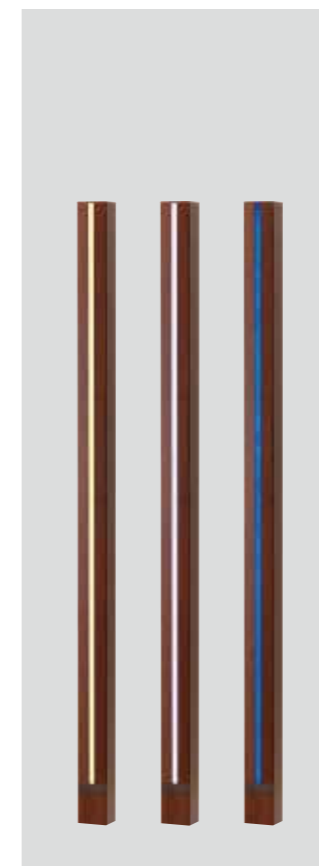

Lighting Face Slit 1800

Size in mm	
75x75xH1800	approx. 2.2W