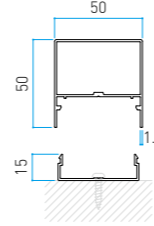

Column 75
Size in mm
75x75xL4000 t:2.0mm

Column 85
Size in mm
85x85xL4000 t:2.5mm

Column 100
Size in mm
100x100xL4000 t:2.5mm

Louver frame
Size in mm
21x43xL4000 t:3.0mm

Assembly

Vertical louver design

Horizontal louver design

Size in mm
24x27xL3650 t:1.0mm

Size in mm
30x30xL3650 t:1.0mm

Size in mm
30x50xL4000 t:1.2mm

Size in mm
30x85xL4000 t:1.2mm

*10 YEAR WARRANTY

EVER ART WOOD MATERIAL

C-SYSTEM WALL CLADDING

Size in mm
50x100xL3650 t:1.3 mm

Size in mm
50x150xL4000 t:1.5 mm

Size in mm
22x15xL3650 t:1.0 mm

Size in mm
44.5x15xL3650 t:1.0 mm

Size in mm
30x13xL3650 t:1.0 mm

Size in mm
30x18xL3650 t:1.0 mm

Size in mm
100x12xL4000 t:1.0 mm

Size in mm
100x12xL4000 t:1.0 mm

Size in mm
40x40xL3650 t:1.2 mm

Size in mm
50x50xL3650 t:1.2 mm

Size in mm
30x18xL3650 t:1.0 mm

Size in mm
44x15xL3650 t:1.0 mm

End caps
These are available with a realistic wood grain imprint or plain in matching colours.