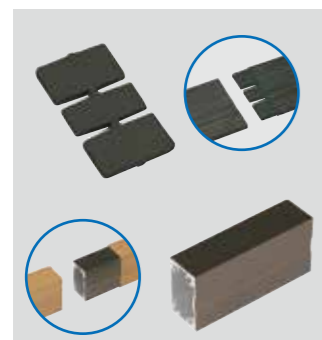

CONNECTING JOINT

material: ABS