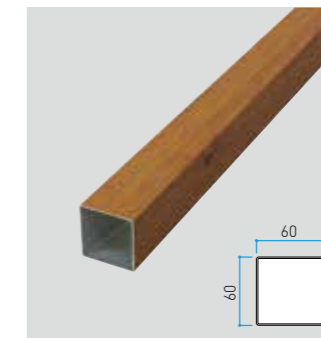

SLIT 60

Size in mm
60x60xL4000 t:1.2mm