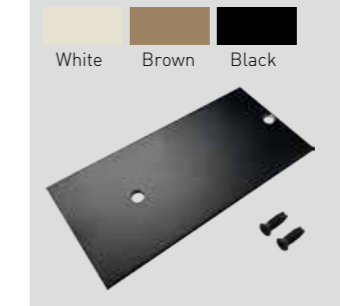

COLOR

LOUVER END CAP

Size in mm
Available for all sizes

t:1.5mm Steel/painted