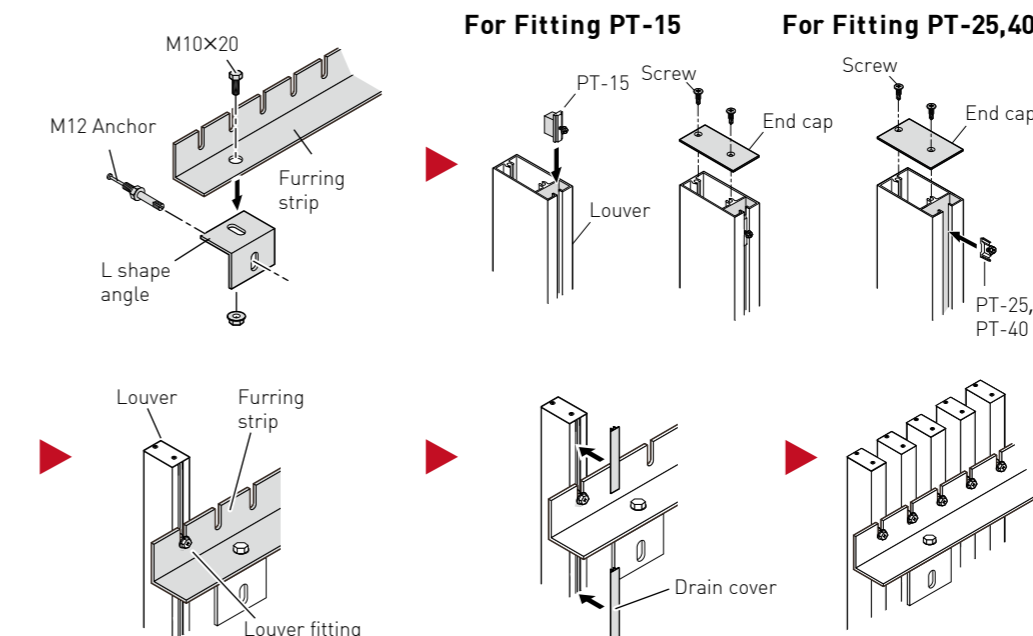

COLOR

LOUVER END CAP

Size in mm
Available for all sizes

t:1.5mm Steel/painted

LOUVER BOLT&NUT SET

Size in mm
M10x20

Stainless steel

STRINGER L SHAPE FIXING

Size in mm
50x50x70mm

t:4.0mm Aluminum

Assembly

Turn the louver fitting (PT-25, PT-40) into the drain **by rotating it 90 degrees** at the required position. Secure the cap to the louver with a screw. The louver mounting bracket can be inserted even after attaching the cap first.