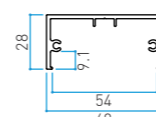

Cladding CT
Size in mm
60x30xL4000 t:2.0mm

C-Cover