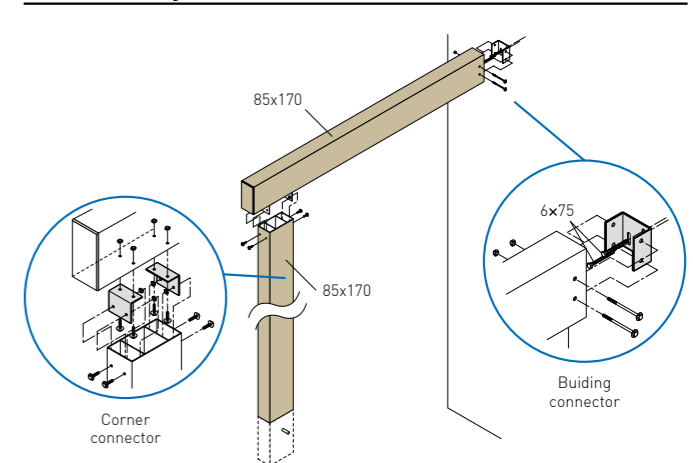

EVER ART WOOD MATERIAL

END CAP

material: ABS

for Board

Description
Board Real 100
Board Real 150
Board Round 120
Board Flat 75x8
Board Flat 85x15
Board Flat 150x20
Board Flat 200x20
Board Flat 18x12
Board Flat 40x12
Board Flat 80x12
Board Flat 102x12

for Cladding

Description
Rectangle 50x30
Rectangle 85x30
Real 100x12
Square 20x20
CT 60x30
Slimline 30x15
Slimline 30x10
Dome
Curve
Crescent
Round
Plank
Oki

for Louver

Description
Louver 20x20
Louver 40x20
Louver 50x30
Louver 60x30 & extra thickness
Louver 85x30 & extra thickness
Louver Foundation frame

for Slit & Column

Description
for 40x40
for 60x60
for 75x75
for 85x85
for 100x100
for 120x120
for 85x170

CONNECTING JOINT

material: ABS

Material to Material

Description
for Board Real 100
for Board Real 150
for Board Round 120
for Louver 50x30
for Louver 60x30
for Slit 60x60

Column to Material

Description
for Louver 40x20
for Louver 50x30
for Louver 60x30
for Slit 60x60

Frame to Frame

Description
for Louver Foundation frame

Corner Joint

Description
for Louver 50x30

SCREW

material: Stainless steel

For Materials

Description
Screw 4x19
Screw 4x25
Screw 4x50

The screw head is painted in the color of your choice.

LAMINATE STICKER

For Materials

Description
Sticker W280xL1000mm
Sticker ø15mm x10 pcs

Limited colors available. Please contact us about it.

SLIT INTERVAL ADJUSTER

material: Aluminum/anodized

Adjuster basement

Size in mm
W18.5xD90xL4000

Inner fixing set

Description
For Slit 75x75
For Slit 85x85
For Slit 85x170
For Slit 100x100
For Slit 120x120

Turn & Slide system

Assembly

The base and fixings make it easy to install to your preferred specifications

CORNER FIXING

FIXING FOR SLEEPER 85x170

material: Stainless steel

Corner Fixing