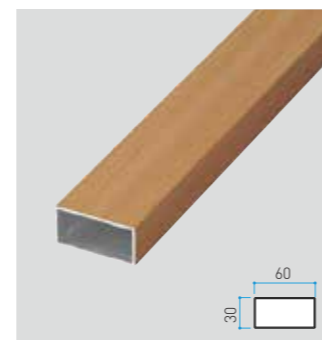

Louver 60x30 extra thickness
Size in mm
60x30xL4000 t:1.7mm