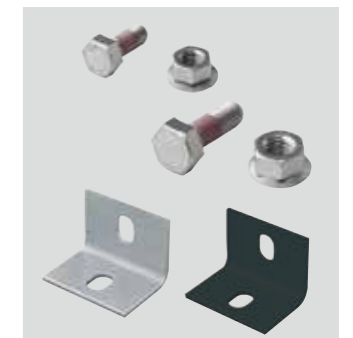

LOUVER BOLT&NUT SET

Size in mm
M10x20

Stainless steel

STRINGER L SHAPE FIXING

Size in mm
50x50x70mm

t:4.0mm Aluminum