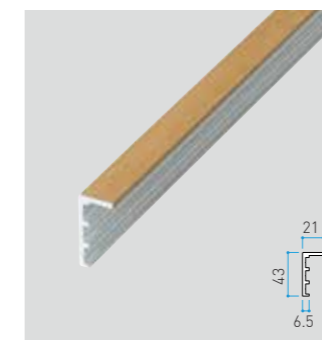

Louver 85x30 extra thickness
Size in mm
85x30xL4000 t:2.0mm

Louver 85x30
Size in mm
85x30xL4000 t:1.0mm

Louver Furring strip
Size in mm
30x50xL4000 t:1.2mm

COLUMN

Column 40
Size in mm
40x40xL4000 t:1.5mm

Column 60
Size in mm
60x60xL4000 t:2.0mm

Column 75
Size in mm
75x75xL4000 t:2.0mm

Column 85
Size in mm
85x85xL4000 t:2.5mm

Column 100
Size in mm
100x100xL4000 t:2.5mm

Louver frame
Size in mm
21x43xL4000 t:3.0mm

Assembly

Vertical louver design

Horizontal louver design