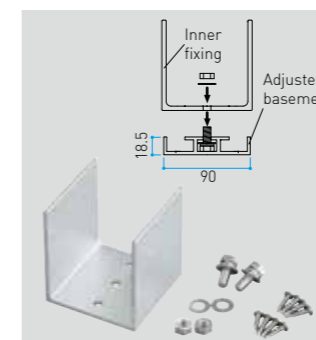

Frame to Frame

Description
for Louver Foundation frame

Corner Joint

Description
for Louver 50x30

SCREW

material: Stainless steel

For Materials

Description
Screw 4x19
Screw 4x25
Screw 4x50

The screw head is painted in the color of your choice.

LAMINATE STICKER

For Materials

Description
Sticker W280xL1000mm
Sticker ø15mm x10 pcs

Limited colors available. Please contact us about it.

SLIT INTERVAL ADJUSTER

material: Aluminum/anodized

Adjuster basement

Size in mm
W18.5xD90xL4000

Inner fixing set

Description
For Slit 75x75
For Slit 85x85
For Slit 85x170
For Slit 100x100
For Slit 120x120

Turn & Slide system

Assembly