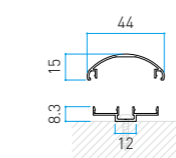

Size in mm
50x150xL4000 t:1.5 mm

Size in mm
22x15xL3650 t:1.0 mm

Size in mm
44.5x15xL3650 t:1.0 mm

Size in mm
30x13xL3650 t:1.0 mm

Size in mm
30x18xL3650 t:1.0 mm

Size in mm
100x12xL4000 t:1.0 mm

Size in mm
100x12xL4000 t:1.0 mm

Size in mm
40x40xL3650 t:1.2 mm

Size in mm
50x50xL3650 t:1.2 mm

Size in mm
30x18xL3650 t:1.0 mm

Size in mm
44x15xL3650 t:1.0 mm

End caps
These are available with a realistic wood grain imprint or plain in matching colours.