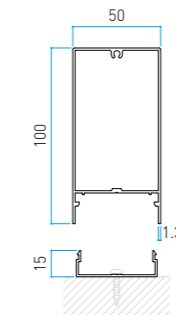

Board Flat 18x12

Size in mm
18x12xL4000 t:0.9mm

Board Flat 40x12

Size in mm
40x12xL4000 t:0.9mm

BOARD & SLIT

Board Flat 80x12

Size in mm
80x12xL4000 t:1.0mm

Board Flat 102x12

Column 75
Size in mm
75x75xL4000 t:2.0mm

Column 85
Size in mm
85x85xL4000 t:2.5mm

Column 100
Size in mm
100x100xL4000 t:2.5mm

Louver frame
Size in mm
21x43xL4000 t:3.0mm

Assembly

Vertical louver design

Horizontal louver design

Size in mm
24x27xL3650 t:1.0mm

Size in mm
30x30xL3650 t:1.0mm

Size in mm
30x50xL4000 t:1.2mm

Size in mm
30x85xL4000 t:1.2mm

*10 YEAR WARRANTY

EVER ART WOOD MATERIAL

C-SYSTEM WALL CLADDING

Size in mm
50x100xL3650 t:1.3 mm

Size in mm
50x150xL4000 t:1.5 mm

Size in mm
22x15xL3650 t:1.0 mm

Size in mm
44.5x15xL3650 t:1.0 mm

Size in mm
30x13xL3650 t:1.0 mm

Size in mm
30x18xL3650 t:1.0 mm

Size in mm
100x12xL4000 t:1.0 mm

Size in mm
100x12xL4000 t:1.0 mm