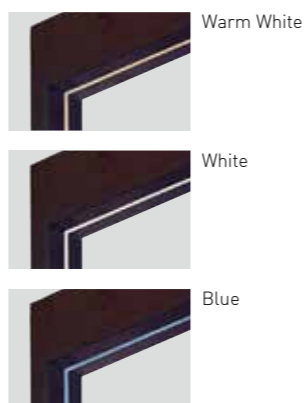

EVER ART WOOD MATERIAL

LIGHTING FACE FRAME

BODY Color

LED Color

Lighting Face Frame

Size in mm	
W2000	H2250
	H2800
W2700	H2250
	H2800
W4000	H2250
	H2800
W6000	H2250
	H2800

Additionally, it is required to have TAKASHO LEDIUS LOWVOLTAGE SYSTEM kits.

LIGHTING FACE SLIT

Lighting Face Slit 850

Size in mm	
75x75xH850	approx. 0.7W

Lighting Face Slit 1800

Size in mm	
75x75xH1800	approx. 2.2W

Lighting Face Slit 2000

Size in mm	
75x75xH2000	approx. 2.5W

BODY Color

LED Color

Additionally, it is required to have TAKASHO LEDIUS LOWVOLTAGE SYSTEM kits.