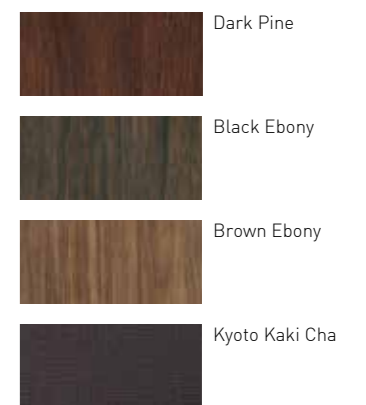

EVER ART WOOD MATERIAL

LIGHTING FACE FRAME

BODY Color

LED Color

Lighting Face Frame

Size in mm	
W2000	H2250
	H2800
W2700	H2250
	H2800
W4000	H2250
	H2800
W6000	H2250
	H2800

Additionally, it is required to have TAKASHO LEDIUS LOWVOLTAGE SYSTEM kits.

LIGHTING FACE SLIT

Lighting Face Slit 850

Size in mm	
75x75xH850	approx. 0.7W

Lighting Face Slit 1800

Size in mm	
75x75xH1800	approx. 2.2W

Lighting Face Slit 2000

Size in mm	
75x75xH2000	approx. 2.5W

BODY Color

LED Color

Additionally, it is required to have TAKASHO LEDIUS LOWVOLTAGE SYSTEM kits.