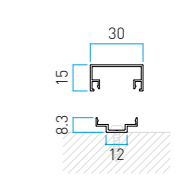

Column 75
Size in mm
75x75xL4000 t:2.0mm

Column 85
Size in mm
85x85xL4000 t:2.5mm

Column 100
Size in mm
100x100xL4000 t:2.5mm

Louver frame
Size in mm
21x43xL4000 t:3.0mm

Assembly

Vertical louver design

Horizontal louver design

Size in mm
24x27xL3650 t:1.0mm

Size in mm
30x30xL3650 t:1.0mm

Size in mm
30x50xL4000 t:1.2mm

Size in mm
30x85xL4000 t:1.2mm

*10 YEAR WARRANTY

EVER ART WOOD MATERIAL

C-SYSTEM WALL CLADDING

Size in mm
50x100xL3650 t:1.3 mm

Size in mm
50x150xL4000 t:1.5 mm

Size in mm
22x15xL3650 t:1.0 mm

Size in mm
44.5x15xL3650 t:1.0 mm

Size in mm
30x13xL3650 t:1.0 mm

Size in mm
30x18xL3650 t:1.0 mm

Size in mm
100x12xL4000 t:1.0 mm

Size in mm
100x12xL4000 t:1.0 mm