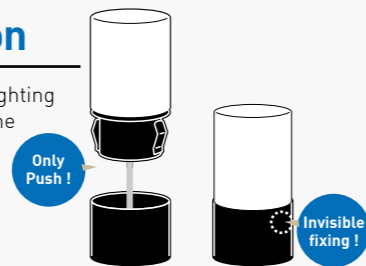

HEIGHTS

Suit the size for plants

DISTRIBUTIONS

Decide by lighting purpose

Easy construction

The completely waterproofed lighting head is very easy to install on the aluminum column.

EVER ART WOOD material

By using the same texture of EVER ARTWOOD, the total coordination of the garden and the exterior can be combined with lighting.