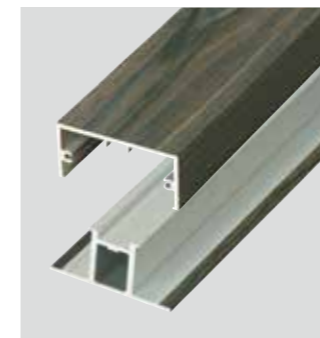

CT-SYSTEM WALL CLADDING